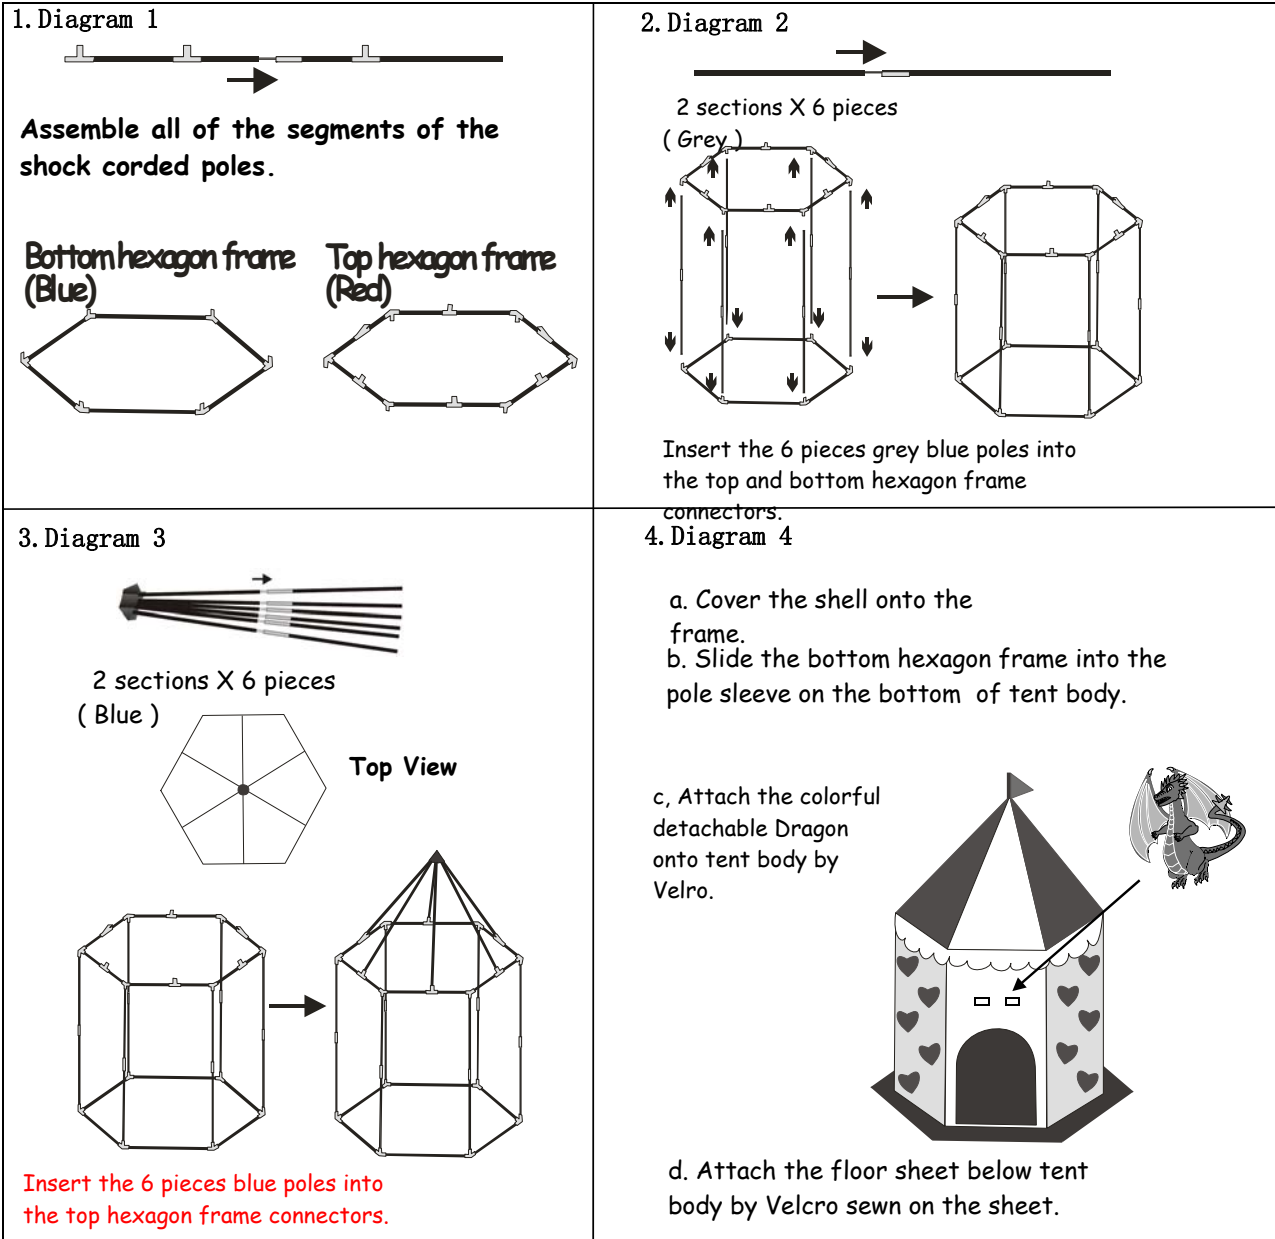

## Princess Castle Item #11123

Princess Castle is one of our latest Bazoongi Kids Play Structures. It is made of industrial approved spun bonded material of bright and rich colours. Our innovative design allows for easy assembly, and the revolutionary G3 poles Add strength to the Structure. Enjoy your Play Structure and be sure to contact us for any further information.

PLEASE READ ALL OF THE DIRECTIONS PRIOR TO ASSEMBLY. DO NOT APPLY EXCESS FORCE TO THE POLES DURING ASSEMBLY. ASSEMBLE WITH ADULT SUPERVISION ONLY.

Crown can be put on your head with elastic band.

Magic mirror and magic wand is also available for playing.