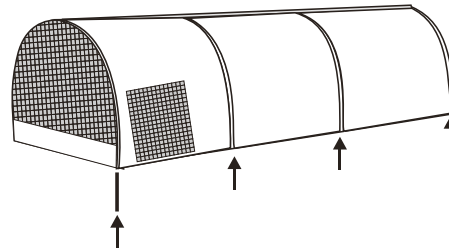

## "Bug House #11104"

"Bug House" is our latest Bazoongi Kids® Play Structure. It is made of industrial approved spun bonded material of bright and rich colours. Our innovative design allows easy assemble. The revolutionary G3 poles Add strength to the Structure. Enjoy your Play Structure and be sure to contact us for any further information.

**PLEASE READ ALL OF THE DIRECTIONS PRIOR TO ASSEMBLY. DO NOT APPLY EXCESS FORCE TO THE POLES DURING ASSEMBLY.**

Diagram 1

Diagram 2

Diagram 3

Bottom

Insert the black G3 poles into the bottom pole sleeves.  
(Size:54inchX3 sectionsX2 pieces.)

Diagram 4

Top

Insert the blue G3 poles into the bottom pole sleeves.  
(Size:53inchX3 sectionsX1 piece.)