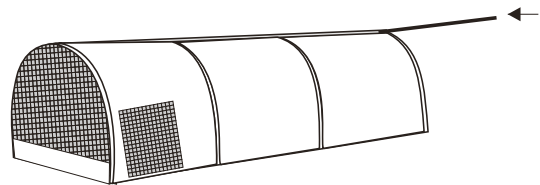

## "Bug House #11104"

"Bug House" is our latest Bazoongi Kids® Play Structure. It is made of industrial approved spun bonded material of bright and rich colours. Our innovative design allows easy assemble. The revolutionary G3 poles Add strength to the Structure. Enjoy your Play Structure and be sure to contact us for any further information.

**PLEASE READ ALL OF THE DIRECTIONS PRIOR TO ASSEMBLY. DO NOT APPLY EXCESS FORCE TO THE POLES DURING ASSEMBLY.**

Diagram 1

Diagram 2

Diagram 3

Bottom

Insert the black G3 poles into the bottom pole sleeves.  
(Size:54inchX3 sectionsX2 pieces.)

Diagram 4

Top

Insert the blue G3 poles into the bottom pole sleeves.  
(Size:53inchX3 sectionsX1 piece.)