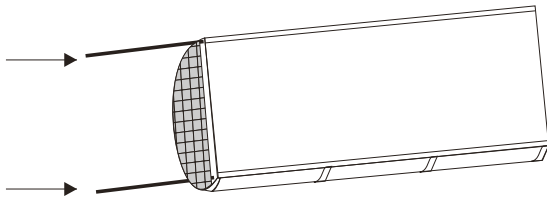

## "Bug House #11104"

"Bug House" is our latest Bazoongi Kids® Play Structure. It is made of industrial approved spun bonded material of bright and rich colours. Our innovative design allows easy assemble. The revolutionary G3 poles Add strength to the Structure. Enjoy your Play Structure and be sure to contact us for any further information.

**PLEASE READ ALL OF THE DIRECTIONS PRIOR TO ASSEMBLY. DO NOT APPLY EXCESS FORCE TO THE POLES DURING ASSEMBLY.**

Diagram 1

Diagram 2

Diagram 3

Bottom

Insert the black G3 poles into the bottom pole sleeves.  
(Size:54inchX3 sectionsX2 pieces.)

Diagram 4

Top

Insert the blue G3 poles into the bottom pole sleeves.  
(Size:53inchX3 sectionsX1 piece.)