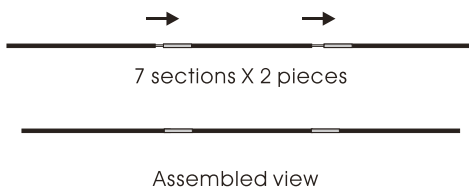

## "Bug House #11104"

"Bug House" is our latest Bazoongi Kids® Play Structure. It is made of industrial approved spun bonded material of bright and rich colours. Our innovative design allows easy assemble. The revolutionary G3 poles Add strength to the Structure. Enjoy your Play Structure and be sure to contact us for any further information.

**PLEASE READ ALL OF THE DIRECTIONS PRIOR TO ASSEMBLY. DO NOT APPLY EXCESS FORCE TO THE POLES DURING ASSEMBLY.**

Diagram 1

Diagram 2

Diagram 3

Bottom

Insert the black G3 poles into the bottom pole sleeves.  
(Size:54inchX3 sectionsX2 pieces.)

Diagram 4

Top

Insert the blue G3 poles into the bottom pole sleeves.  
(Size:53inchX3 sectionsX1 piece.)